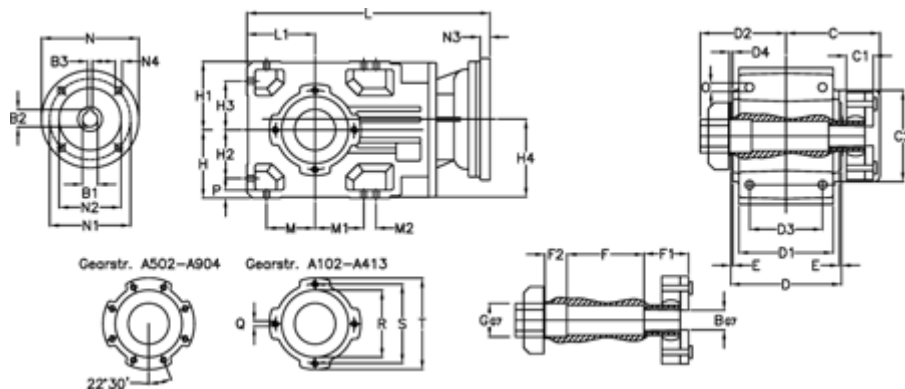

Article number: 29600100856240
 Description: Bevel helical gearbox
 A102QF30-8,5-P100B5

Measures

B = 30	D1 = 95	F2 = 36	L = 312.0	N3 = -
B1 = 28	D2 = 90	G = 32	L1 = 70	N4 = M12x16
B2 = 31.3	D3 = 75	GA = 14,5 NM	M = 50.0	O = 9.5
B3 = 8	d4 = 4.5	H = 70	M1 = 50.0	P = 9
C = 101.5	Description = A102QF-xx-P100 B5	H1 = 70	M2 = -	Q = M8x12
C1 = 29	E = 3.0	H2 = 50.0	N = 250	R = 80
C2 = 83.0	F = 77.5	H3 = 50.0	N1 = 215	S = 100
D = 117	F1 = 36.0	H4 = 83.0	N2 = 180	T = 120